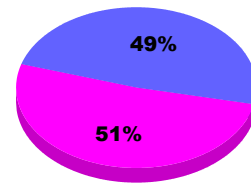

Jul/Aug/Sep

■ Male   ■ Female