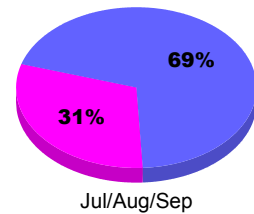

Gender Comparison 2010-2011