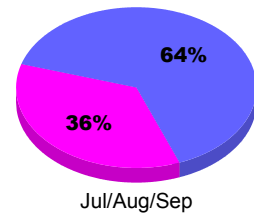

Gender Comparison 2010-2011