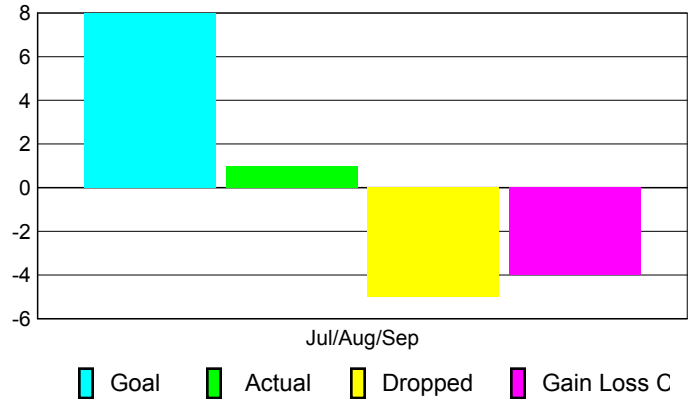

GMT: **Norbert Bationo**

Location: **MAURITIUS**

GMT CA: **6**

CLUBS

Club Results
2010-2011

Clubs
2009-2010

Month	New Club Goal	Actual New Clubs	Actual Dropped Clubs	Gain/Loss of Clubs	Gain/Loss of Clubs
Jul/Aug/Sep	0	0	0	0	0
Totals	0	0	0	0	0

Club Results 2010-2011

Goal, New, Dropped, Gain/Loss

MEMBERSHIP

Membership Results
2010-2011

Membership
2009-2010

Month	Net Memb Goal	Actual New Memb	Actual Dropped Memb	Gain/Loss of Memb	Gain/Loss of Memb
Jul/Aug/Sep	8	1	-5	-4	1
Totals	8	1	-5	-4	1

Membership Results 2010-2011

Goal, New, Dropped, Gain/Loss

Comparison of Club Gain/Loss

Current Year Compared to the Previous Year

Comparison of Membership Gain/Loss

Current Year Compared to the Previous Year