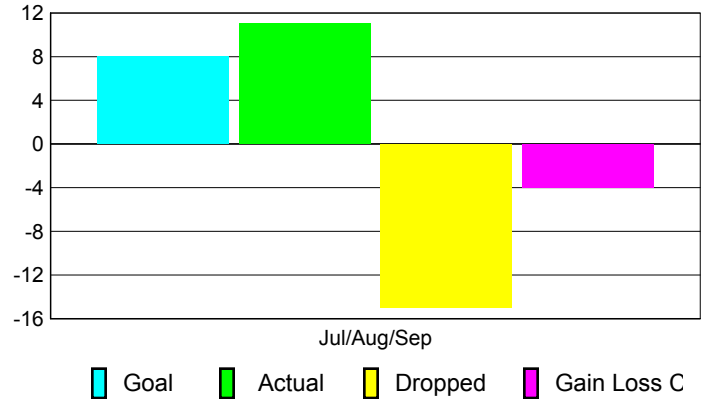

Membership Results 2010-2011

Goal, New, Dropped, Gain/Loss

Comparison of Membership Gain/Loss

Current Year Compared to the Previous Year