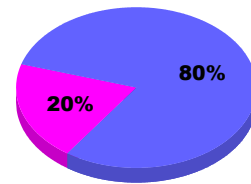

Jul/Aug/Sep

Male Female