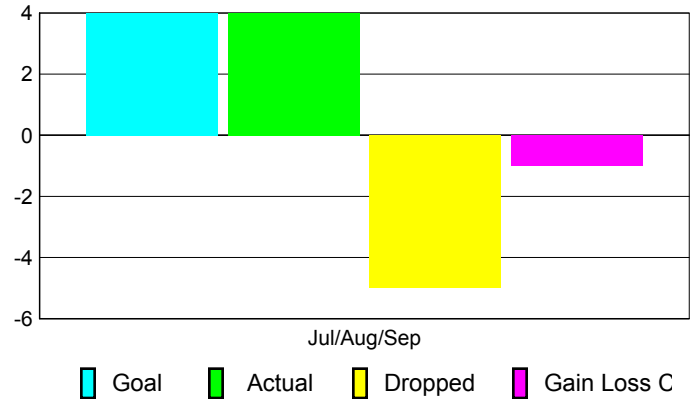

Membership Results 2010-2011

Goal, New, Dropped, Gain/Loss