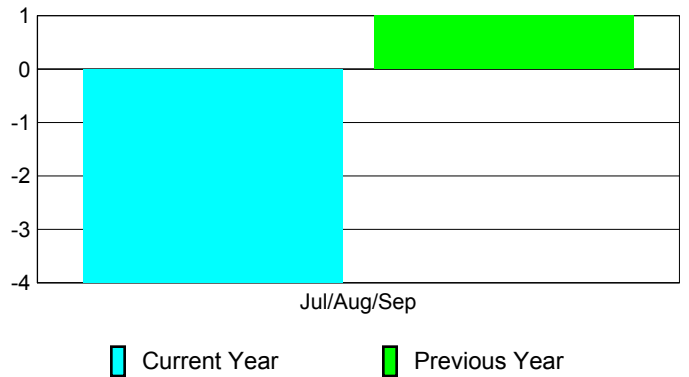

Membership Results 2010-2011

Goal, New, Dropped, Gain/Loss

Comparison of Club Gain/Loss

Current Year Compared to the Previous Year

Comparison of Membership Gain/Loss

Current Year Compared to the Previous Year