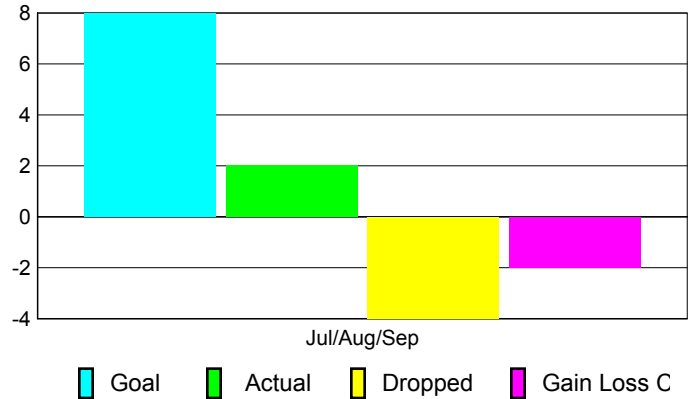

GMT: **Norbert Bationo**

Location: **GABON REPUBLIC**

GMT CA: **6**

CLUBS

Club Results
2010-2011

Clubs
2009-2010

Month	New Club Goal	Actual New Clubs	Actual Dropped Clubs	Gain/Loss of Clubs	Gain/Loss of Clubs
Jul/Aug/Sep	0	0	0	0	0
Totals	0	0	0	0	0

Club Results 2010-2011

Goal, New, Dropped, Gain/Loss

MEMBERSHIP

Membership Results
2010-2011

Membership
2009-2010

Month	Net Memb Goal	Actual New Memb	Actual Dropped Memb	Gain/Loss of Memb	Gain/Loss of Memb
Jul/Aug/Sep	8	2	-4	-2	2
Totals	8	2	-4	-2	2

Membership Results 2010-2011

Goal, New, Dropped, Gain/Loss

Comparison of Club Gain/Loss

Current Year Compared to the Previous Year

Comparison of Membership Gain/Loss

Current Year Compared to the Previous Year