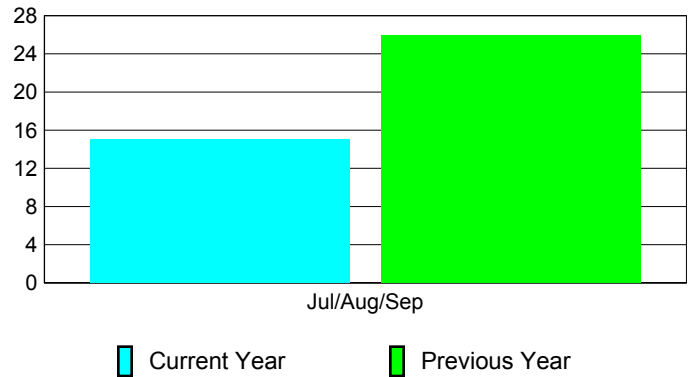

Gender Comparison 2010-2011

Jul/Aug/Sep

Male Female