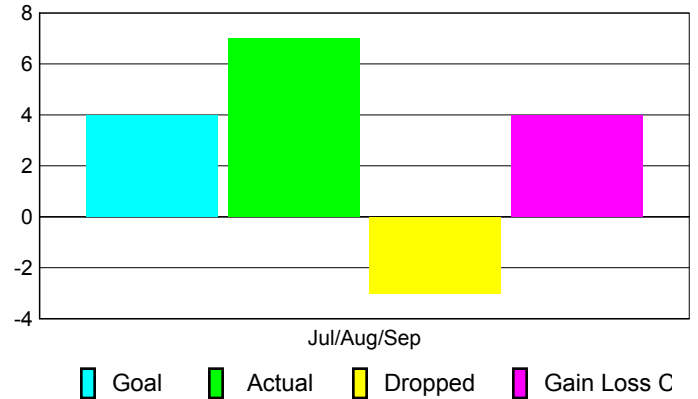

Membership Results 2010-2011

Goal, New, Dropped, Gain/Loss

Comparison of Membership Gain/Loss

Current Year Compared to the Previous Year