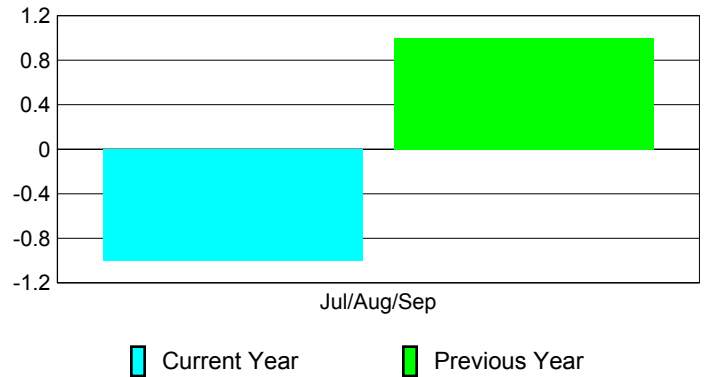

Comparison of Membership Gain/Loss

Current Year Compared to the Previous Year