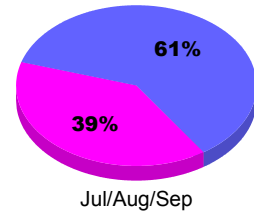

Gender Comparison 2010-2011