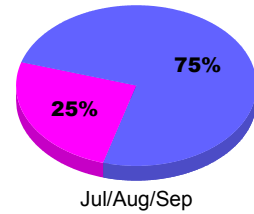

Jul/Aug/Sep

■ Male   ■ Female