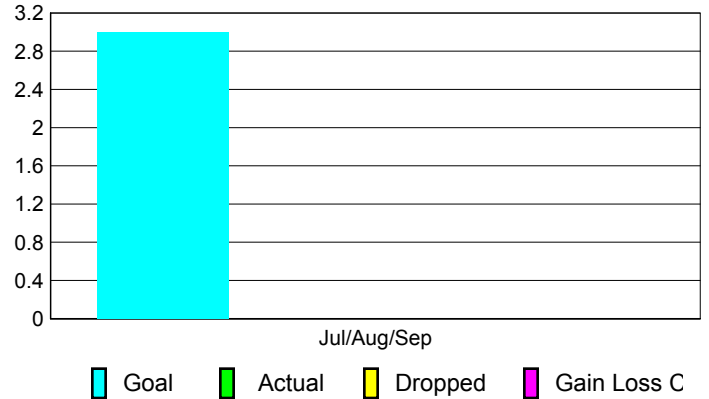

Membership Results 2010-2011

Goal, New, Dropped, Gain/Loss

Comparison of Membership Gain/Loss

Current Year Compared to the Previous Year