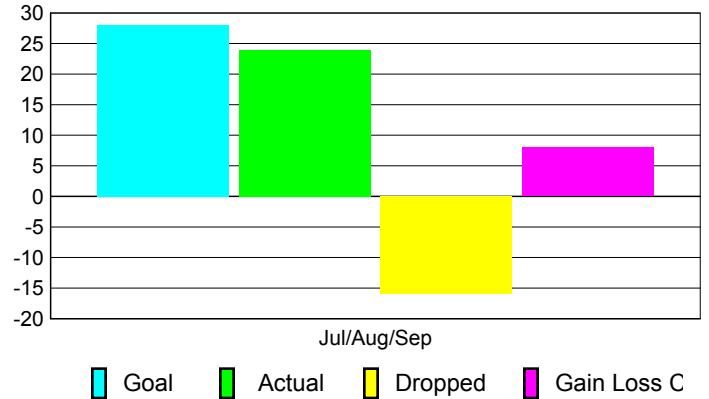

Membership Results 2010-2011

Goal, New, Dropped, Gain/Loss