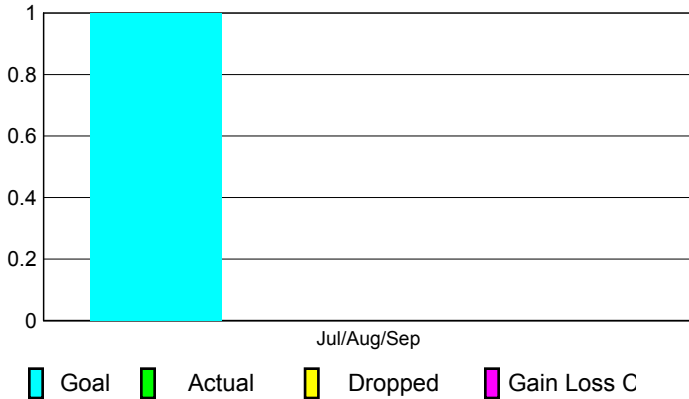

Location: **REP OF CAMEROON**

GMT CA: **6**

CLUBS

**Club Results
2010-2011**

**Clubs
2009-2010**

Month	New Club Goal	Actual New Clubs	Actual Dropped Clubs	Gain/Loss of Clubs	Gain/Loss of Clubs
Jul/Aug/Sep	1	0	0	0	0
Totals	1	0	0	0	0

Club Results 2010-2011

Goal, New, Dropped, Gain/Loss

Comparison of Club Gain/Loss

Current Year Compared to the Previous Year

YTD Status Quo Clubs 2010-2011

Status Quo Clubs Compared to Status Quo Members

MEMBERSHIP