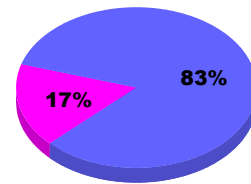

YTD Status Quo Clubs 2010-2011

Status Quo Clubs Compared to Status Quo Members

Gender Comparison 2010-2011

Jul/Aug/Sep

Male Female

2010-2011 GMT Reports for District (or Undistricted) **District 403 B REPUBLIQUE**