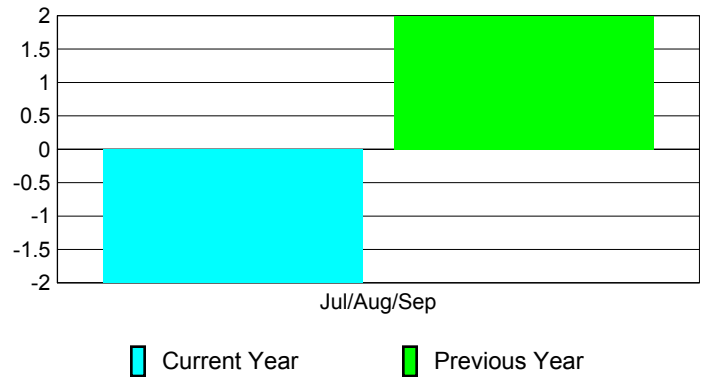

Membership Results 2010-2011

Goal, New, Dropped, Gain/Loss

Comparison of Club Gain/Loss

Current Year Compared to the Previous Year

Comparison of Membership Gain/Loss

Current Year Compared to the Previous Year