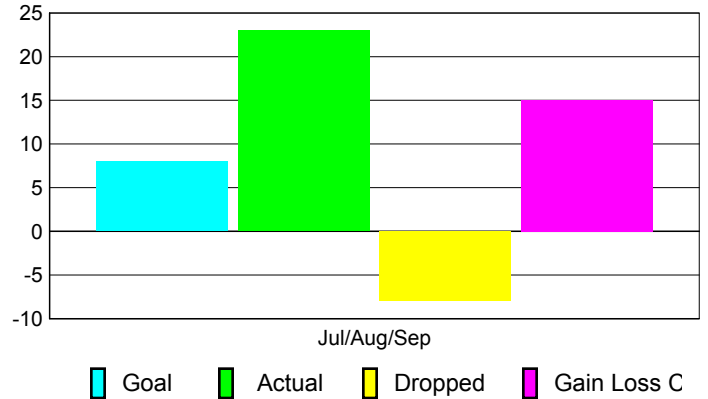

Membership Results 2010-2011

Goal, New, Dropped, Gain/Loss

Comparison of Membership Gain/Loss

Current Year Compared to the Previous Year