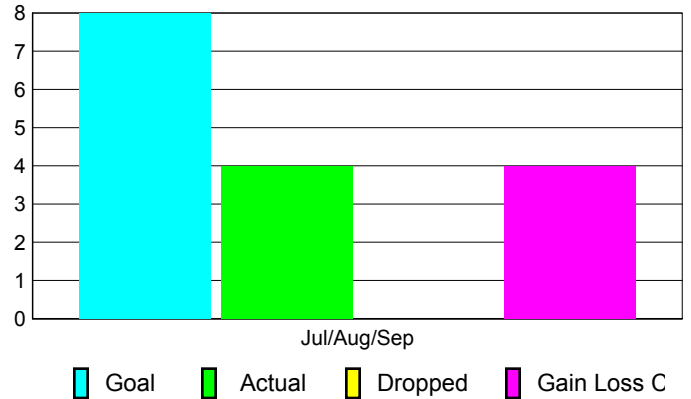

Membership Results 2010-2011

Goal, New, Dropped, Gain/Loss